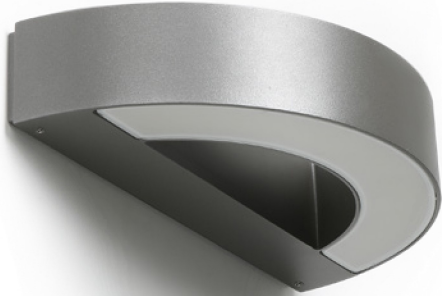

# MASK+

Wall sconce series. Fixtures consist of:

- Multi-step powder-coat painting process, optimized against UV rays and corrosion.
- Copper-free precision die-cast aluminum housing and mounting plate.
- Frosted, flat, tempered silk-screened soda-lime glass diffuser.
- Custom molded, anti-aging gasket(s).
- Stainless steel external hardware.
- Custom MCPCB utilized to maximize heat dissipation and promote a long LED life.
- Single (M) or dual (B) light emission.
- IESNA Type V light distribution.

- Input voltage: 120-277 V (50 / 60 Hz), integral 0-10 V dimming driver.
- Rectangular mounting plate included (for use RACO 8660 or equivalent); 4" tall accessory plate for use with larger junction box applications available (order separately).
- Consult factory for dimming options, custom finishes, and non-cataloged CCT (Kelvin) options.
- Product meets Buy American Act requirements within ARRA.
- 5-year warranty.
- Marine Grade finish.
- Suitable for Natatorium applications.

## Finishes

- AN-96 / Iron gray / Textured
- WH-87 / White / Textured
- BK-81 / Black / Textured
- GR-94 / Aluminum metallic / Textured
- RB-10 / Iron rust / Textured

**MASK+**

Scan Here for  
Installation Instructions