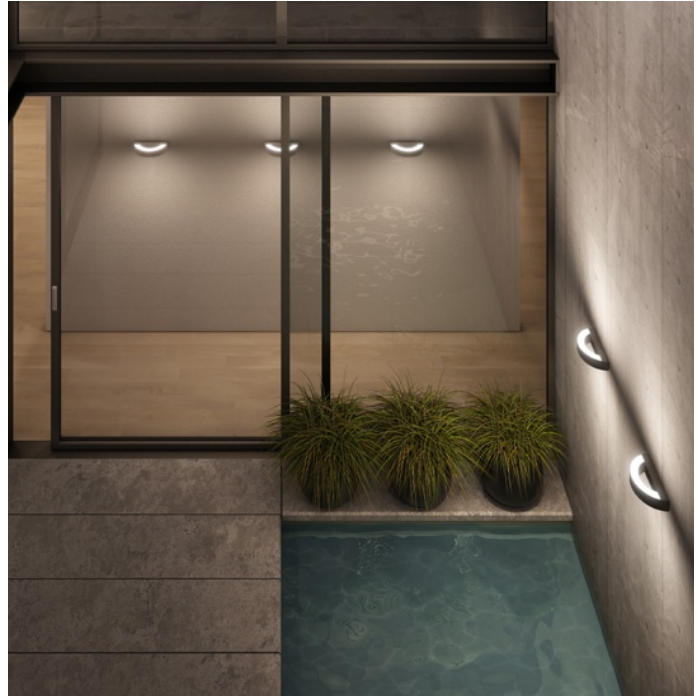

# MASK+

Wall sconce series. Fixtures consist of:

- Multi-step powder-coat painting process, optimized against UV rays and corrosion.
- Copper-free precision die-cast aluminum housing and mounting plate.
- Frosted, flat, tempered silk-screened soda-lime glass diffuser.
- Custom molded, anti-aging gasket(s).
- Stainless steel external hardware.
- Custom MCPCB utilized to maximize heat dissipation and promote a long LED life.
- Single (M) or dual (B) light emission.
- IESNA Type V light distribution.