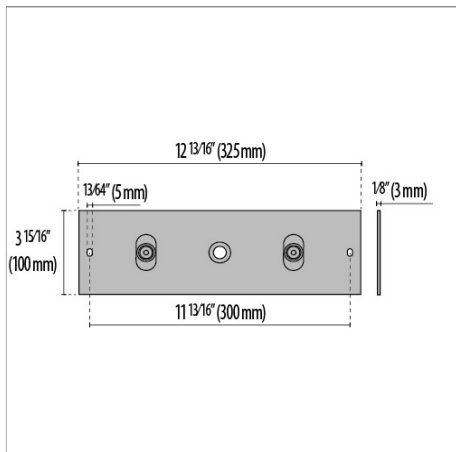

## OPTIONAL ACCESSORIES

DESCRIPTION	FINISH	PART NUMBER
4-inch Tall Accessory Jbox cover plate	●	3101273
4-inch Tall Accessory Jbox cover plate	●	3101309

Performance in Lighting reserves the right to make all necessary changes without prior notice.