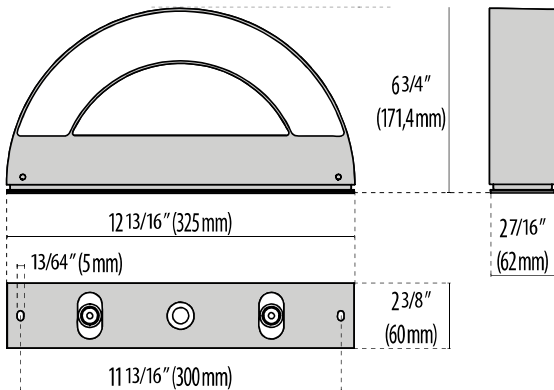

MASK+

Scan Here for
Installation Instructions